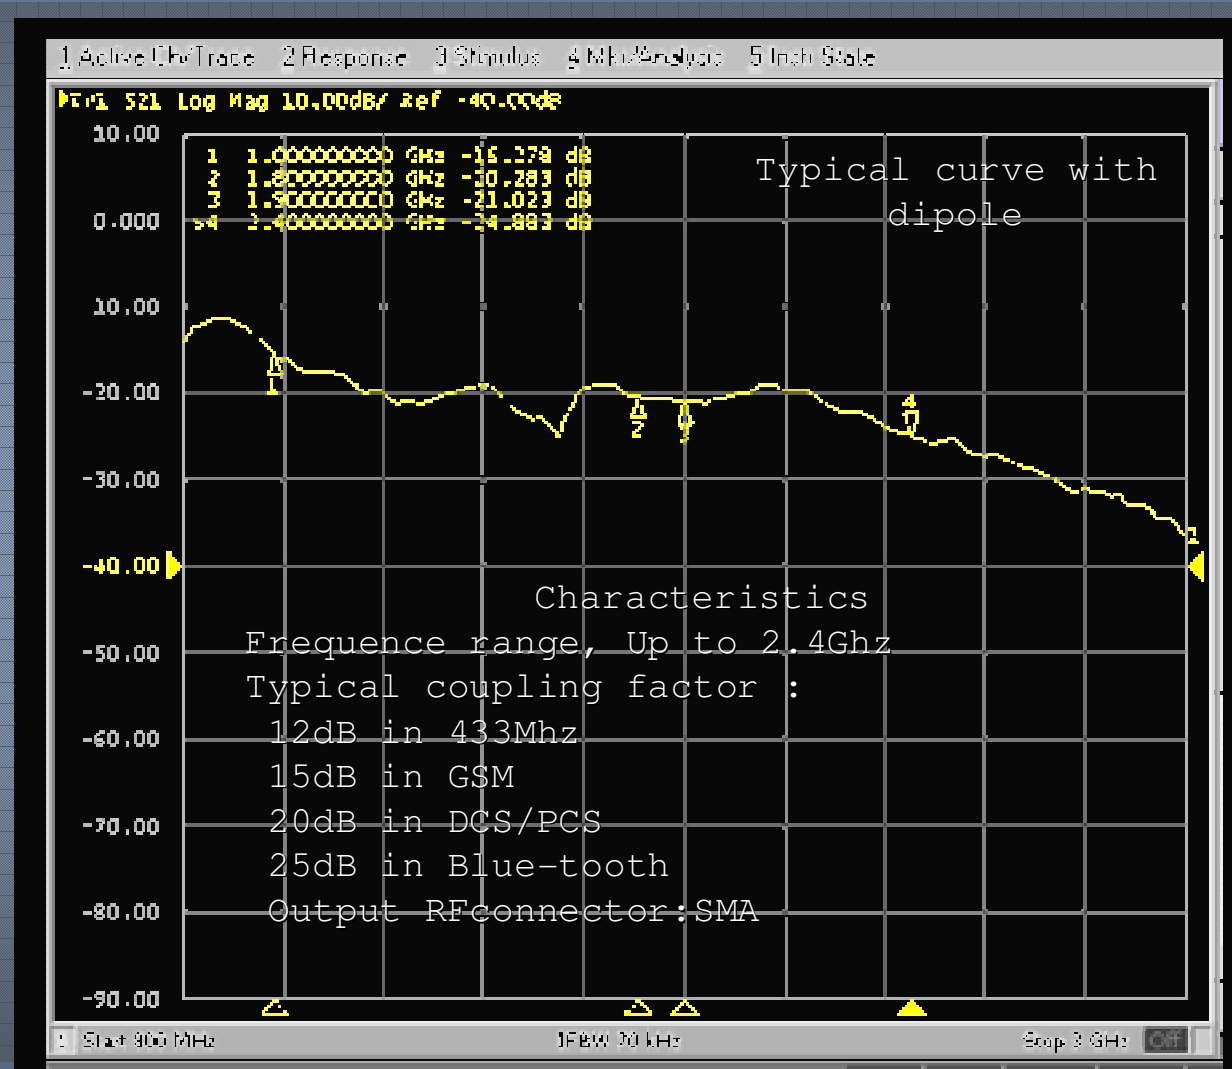

ARF-CMB (RF Coupler)

Used with ARF-S-LC & ARF-UP (Shielding boxes)

© ARF Test - 2010 - Revision D

ARF Test Patent

ZA de pré Millet - 667, Rue Aristide Bergès - 38330 Monbonnot (Fr)

+33 (0)476928110

+33 (0)476928111

www.arf-test.com